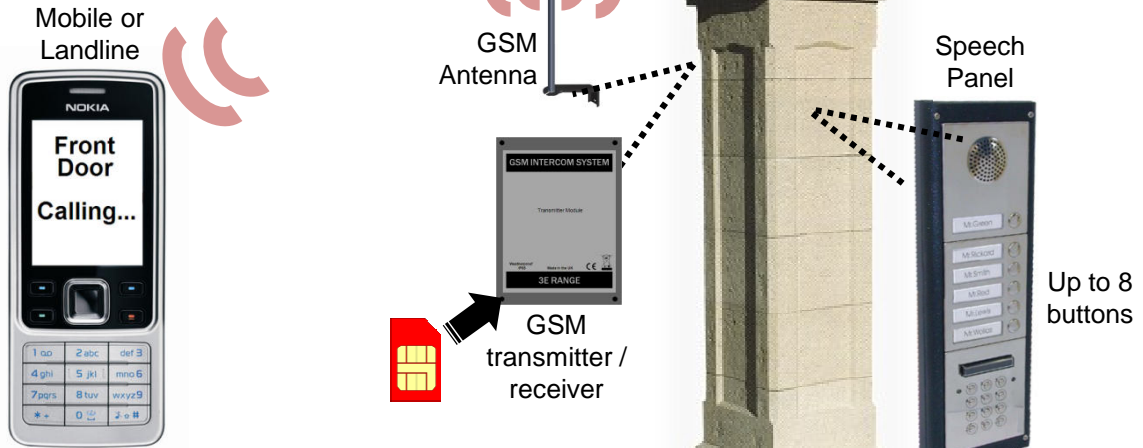

## GSM-COM 800 Range

- 2-8 button GSM intercom using mobile cell phone networks, 850/900/1800/1900 MHz bands.
- No range limit.
- Rings up to 3 telephone numbers (per button) when call button pressed.
- Gate / Door release relay built in, simply press the star key to open!
- Access control for up to 100 numbers using caller ID, at no call cost to users (ring intercom to open gate or door).

GSM-800V

Polished mirrored stainless steel facia, surface mount panel.  
 2 button  
 3 button  
 4 button  
 5 button  
 6 button  
 8 button  
 2 button+keypad  
 3 button+keypad  
 4 button+keypad  
 5 button+keypad  
 6 button+keypad  
 8 button+keypad

GSM-800S

Flush mounted vandal resistant panel, constructed from stainless steel.  
 2 button  
 4 button  
 6 button  
 8 button  
 2 button+keypad  
 4 button+keypad  
 6 button+keypad  
 8 button+keypad

GSM-800B

Vandal resistant, brass construction with keypad.  
 2 button  
 4 button  
 6 button  
 8 button  
 2 button+keypad  
 4 button+keypad  
 6 button+keypad  
 8 button+keypad