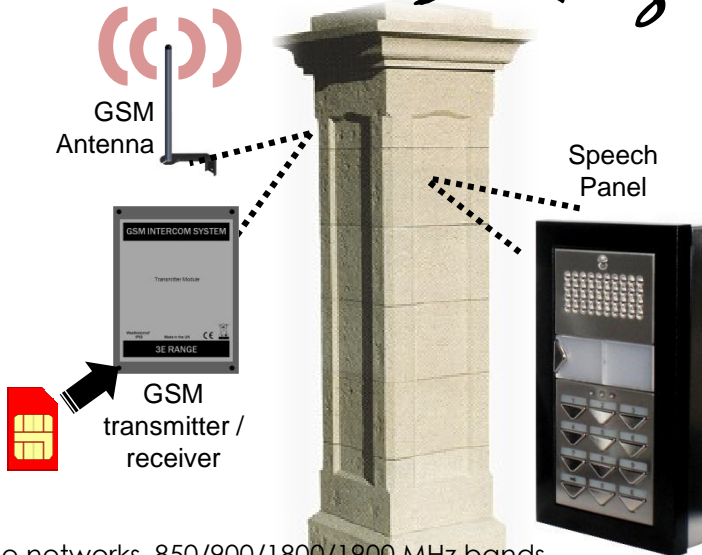

GSM-COM 3E Range

- GSM intercom using mobile cell phone networks, 850/900/1800/1900 MHz bands.
- No range limit.
- Rings up to 3 telephone numbers in sequence when call button pressed.
- Gate / Door release relay built in, simply press the star key to open!
- Access control for up to 100 numbers using caller ID, at no call cost to users (ring intercom to open gate or door).

GSM-3ECL

Entry level system with a slim line aluminium speech panel, neon blue illuminated nameplate holder.

GSM-3EV

Polished mirrored stainless steel facia, with neon blue illuminated name plate holder.

GSM-3ES

Vandal resistant, brushed stainless steel construction for the toughest environments.

GSM-3ECLK

Built in keypad for coded access control, with brushed stainless steel construction.

GSM-3EVK

Polished mirrored stainless steel facia, with neon blue illuminated name plate holder and keypad.

GSM-3ESK

Vandal resistant, brushed stainless steel construction for the toughest environments with keypad.