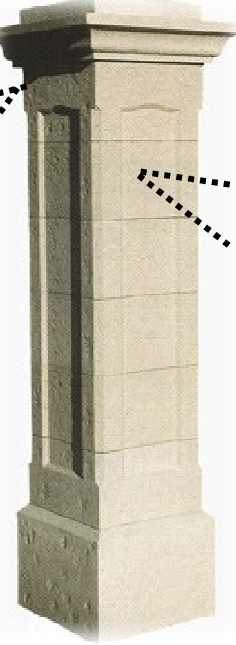

Video Entrée Phone 604

Long range 2.4GHz
antenna
70m range!

Portable
Monitor

- Digital Video intercom system.
- Up to 70 meters range (up to 200 meters line of sight).
- Gate / Door release button built in.
- Portable video monitor with charging cradle.
- Modern digital framing technique to transmit video over longer ranges, similar to IP or WiFi transmission.
- Vandal resistant speech panels with stainless steel facia.
- Colour camera, with night vision LEDs.
- Outdoor unit complete with 12v mains inline adaptor.